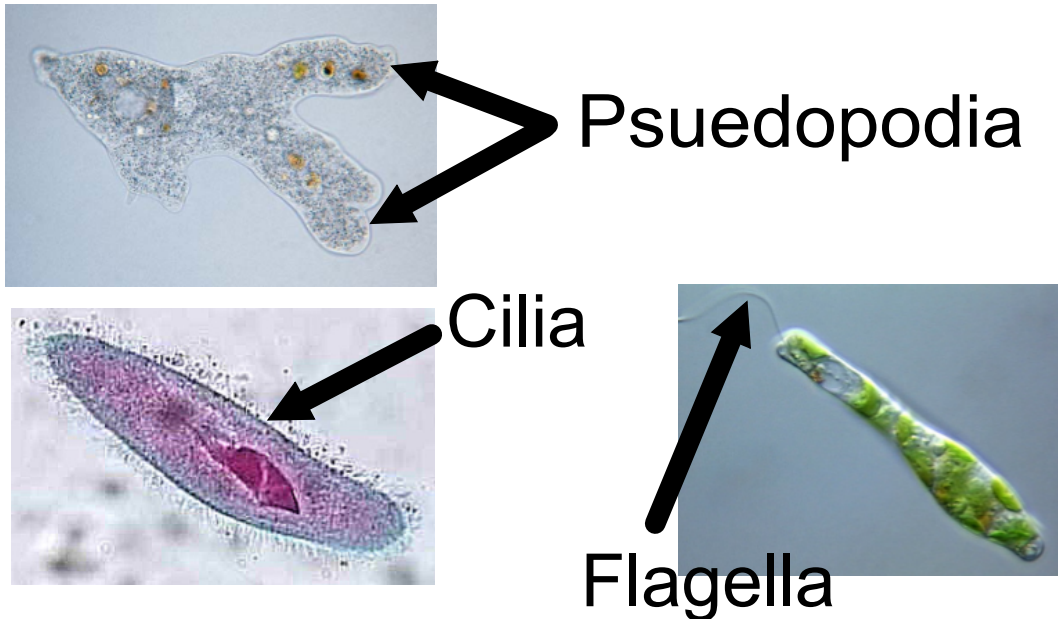

Lesson 11:

Exploring

Microorganisms

Oct 24-8:14 AM

Identify the characteristics of protists

- Mostly single celled
- Usually live in water
- Specialized structures for movement
- Animal like (movement, no cell wall) and plant like (chloroplasts) features

Oct 24-8:14 AM

What belongs in the Monera Kingdom?

Bacteria

E. coli

1
2
1

Blue Green Algae

Oscillatoria

Oct 24-8:14 AM

Why was the Moneran Kingdom created?

To include organisms that do NOT have a membrane around the nucleus

Oct 24-8:14 AM

What are different ways protists move?

Oct 24-8:14 AM

What are the characteristics that protists have that are plant like or animal like?

Plant like: Chloroplasts, photosynthesis

Animal like: No cell wall, movement, eye spot

Oct 24-8:15 AM