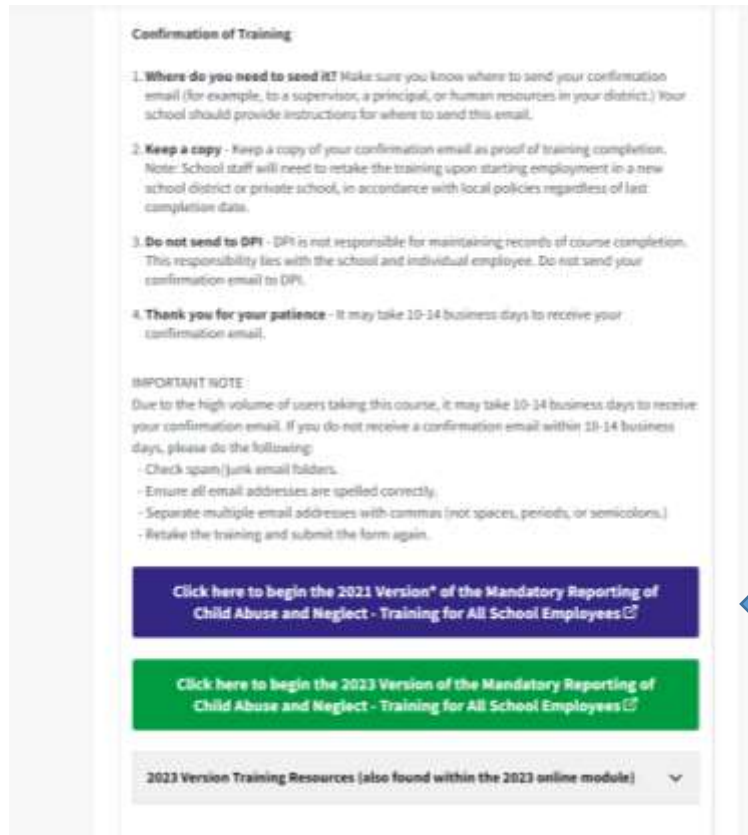

Link to DPI Child Abuse and Neglect Training =

<https://dpi.wi.gov/sspw/pupil-services/school-social-work/contents/child-abuse/child-abuse-and-neglect>

Scroll down to blue bar at the bottom of the page

Complete the **2021 Version** of the Mandatory Reporting of Child Abuse and Neglect Training