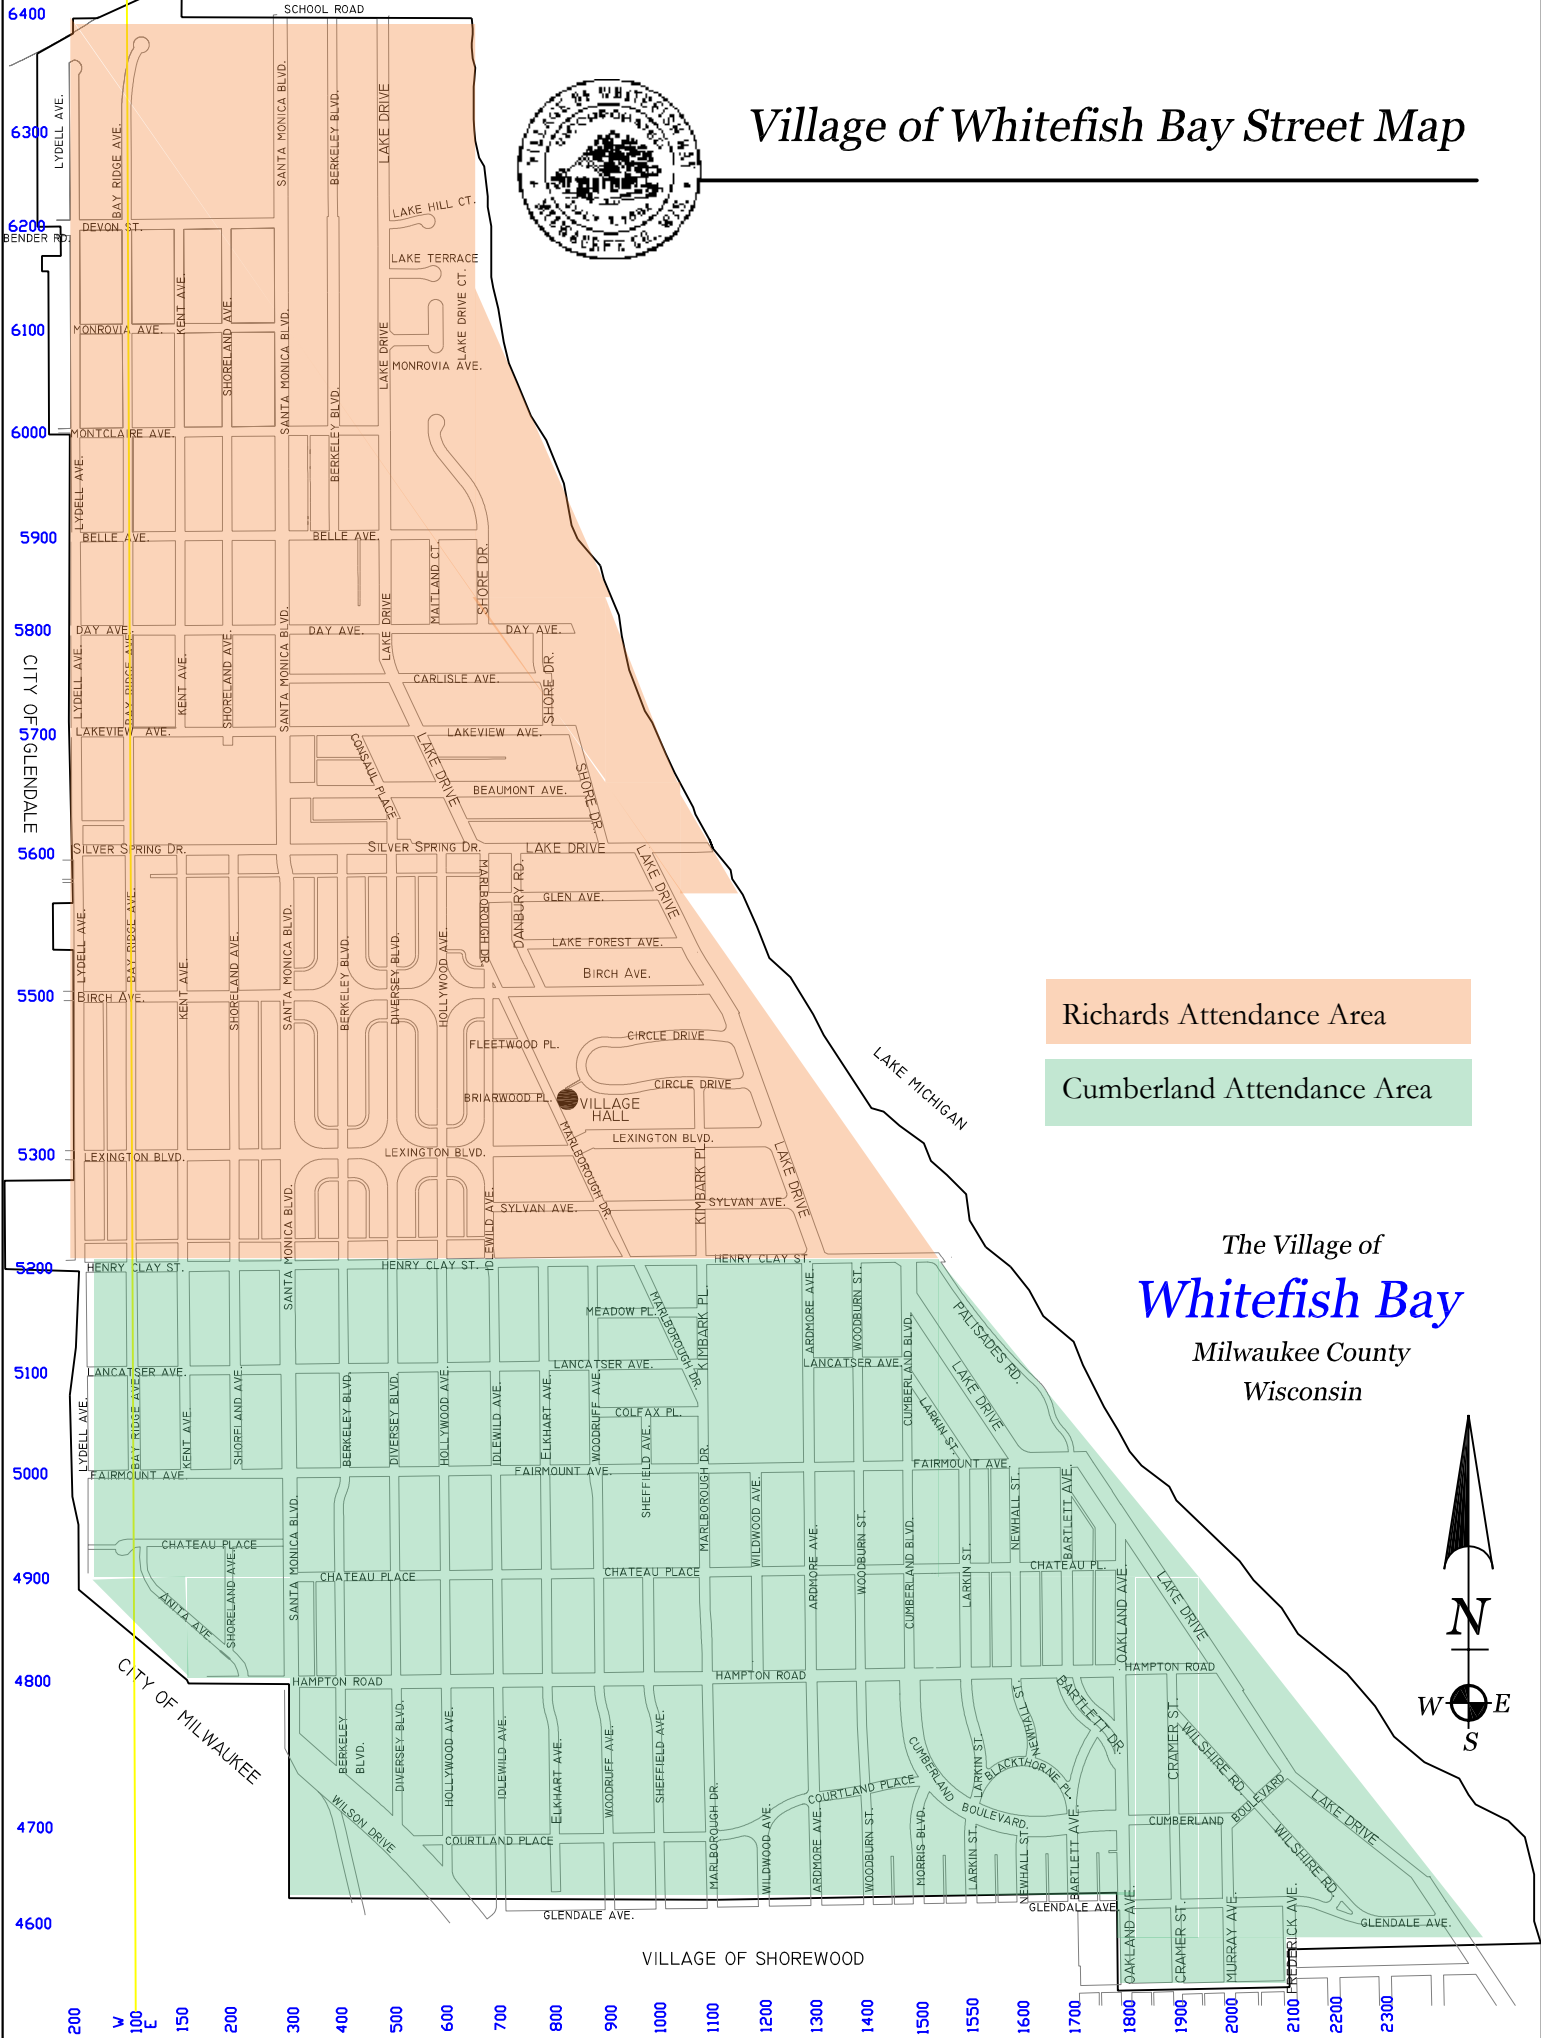

VILLAGE OF FOX POINT

# Village of Whitefish Bay Street Map

Richards Attendance Area

Cumberland Attendance Area

The Village of  
**Whitefish Bay**  
 Milwaukee County  
 Wisconsin